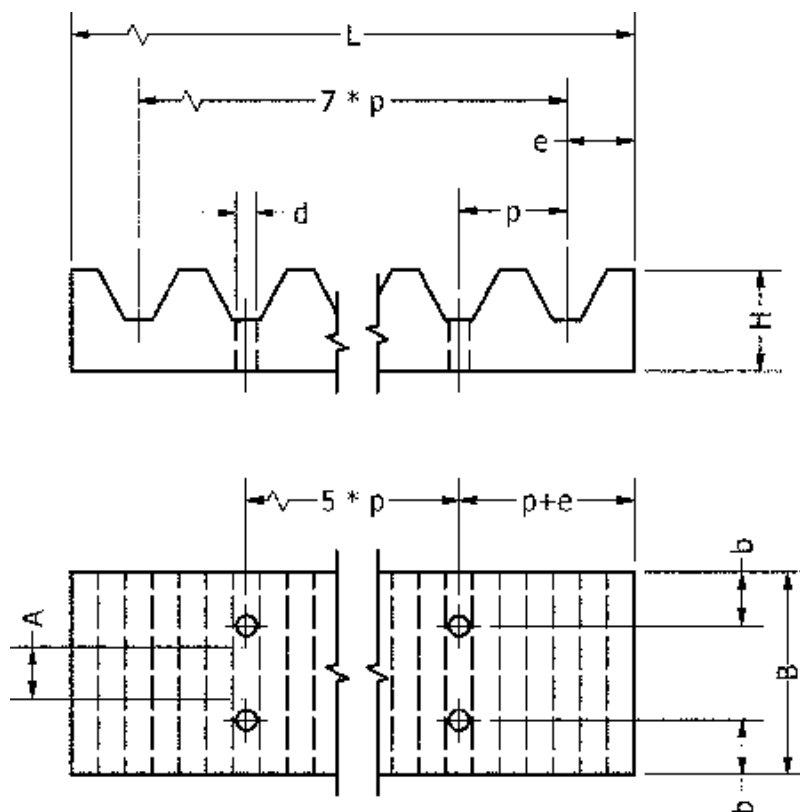

Article number: 6041651510016

Description: Clamping plate for belts T5 16

Measures

A = 16
B = 35
b = 6
d = 5.5
e = 3.2
H = 8
L = 41.4